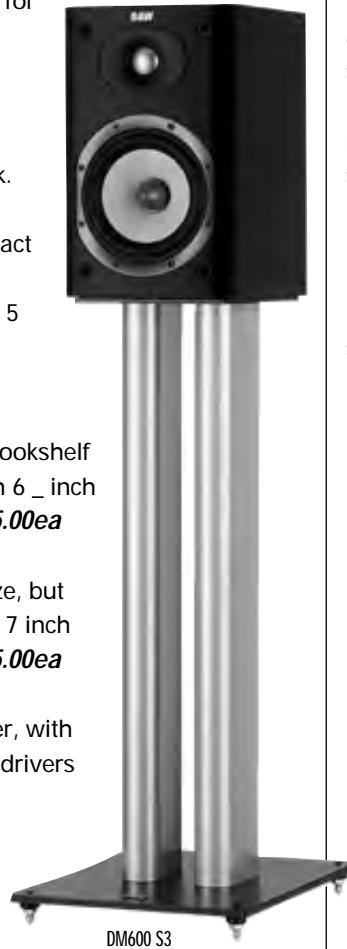

DM 604 S3

A tower system with two 7 inch bass drivers, and Kevlarbass/midrange. **$695.00ea**

DM600 S3

Also available for Home Theater are matching **center channel speaker** models (**LCR60 S3** and **LCR600 S3**), **rear surround speakers** (**DS6 S3** and **CDS6 S3**) and **subwoofers** (**ASW600**, **ASW650** and **ASW675**). This provides tremendous design flexibility and affordability in Home Theater systems.

LCR-60S3 $349.00ea

LCR-600S3 $496.00ea

B&W DM 303

The most affordable B&W speaker! This small bookshelf system may seem typical, but it is one of the finest small speakers available. It employs the Nautilus tweeter, and its cabinet technology includes dimpled surfaces for opti-

mum sound wave flow. The DM303 can be used in nearly any system, small or large, providing rewarding sound and endless hours of musical enjoyment. Listen to music as it was meant to be heard, with this beautifully made and affordable small speaker! **$149.00ea**